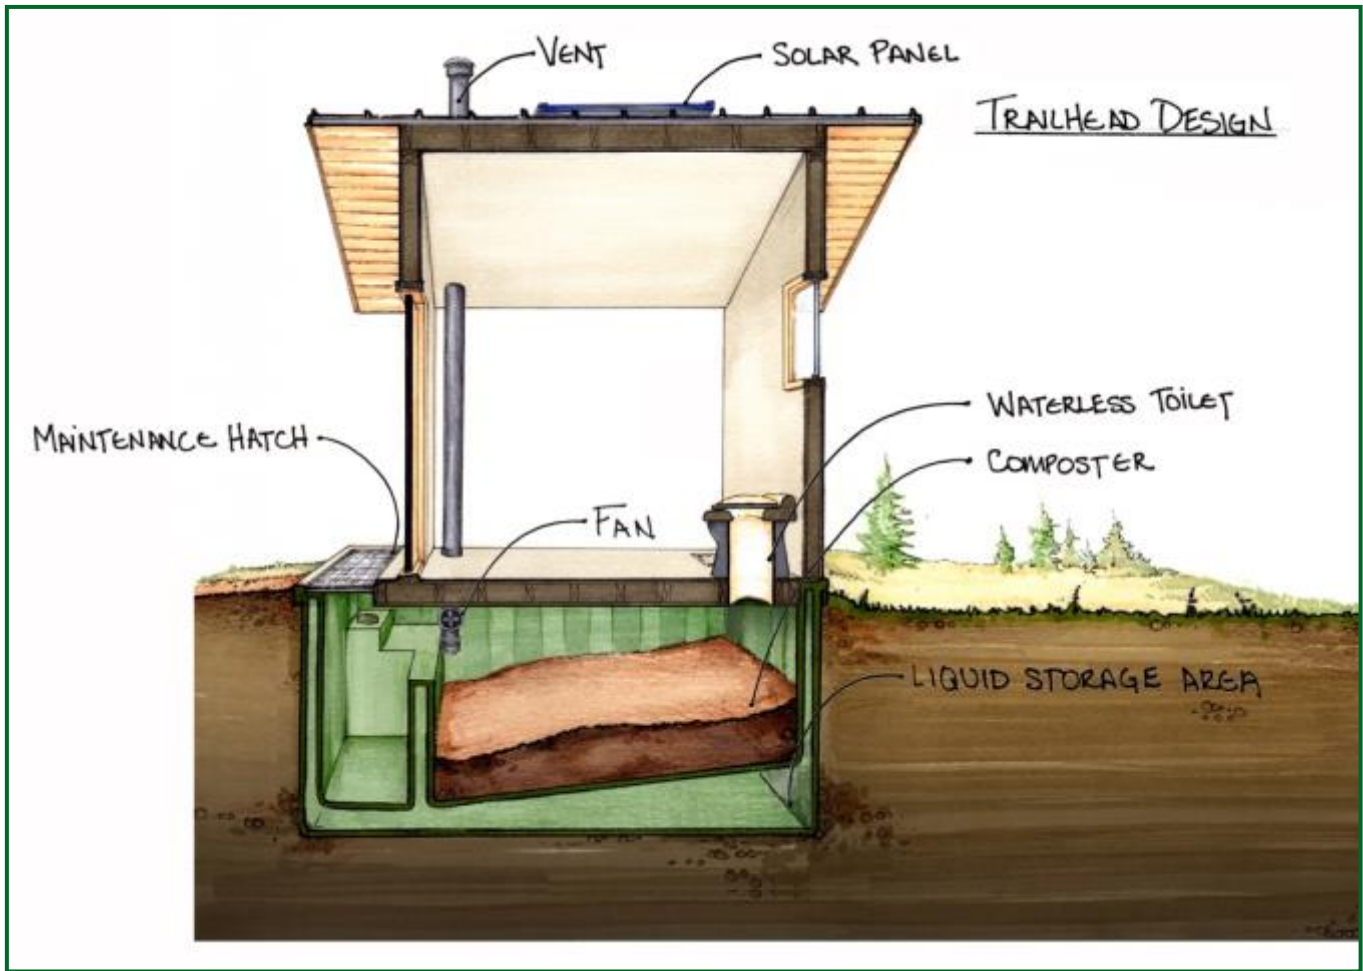

## Profile

- Teaching and recreational stables
- Open seven days a week, year-round
- Group trail rides
- Riding classes
- Summer camps
- Visitors of all ages, 8 and up
- Portable restrooms are only bathrooms on site

## Solution

- Waterless, self-contained system is zero-discharge
- Eliminated sewage altogether
- Designed to save close to 35,000 gallons of water per year
- Site disturbance contained to footprint of restroom building
- Model C-11 building is ADA compliant and solar powered
- Custom painted to match other buildings
- Installed and operational within one day

The Clivus Model C-11 trailhead rest-room is a heavy duty building with a self-contained composting waste treatment system. There is no discharge of waste or pollution, site disturbance is limited to the footprint of the building, and the ventilation can be operated with solar power if necessary.